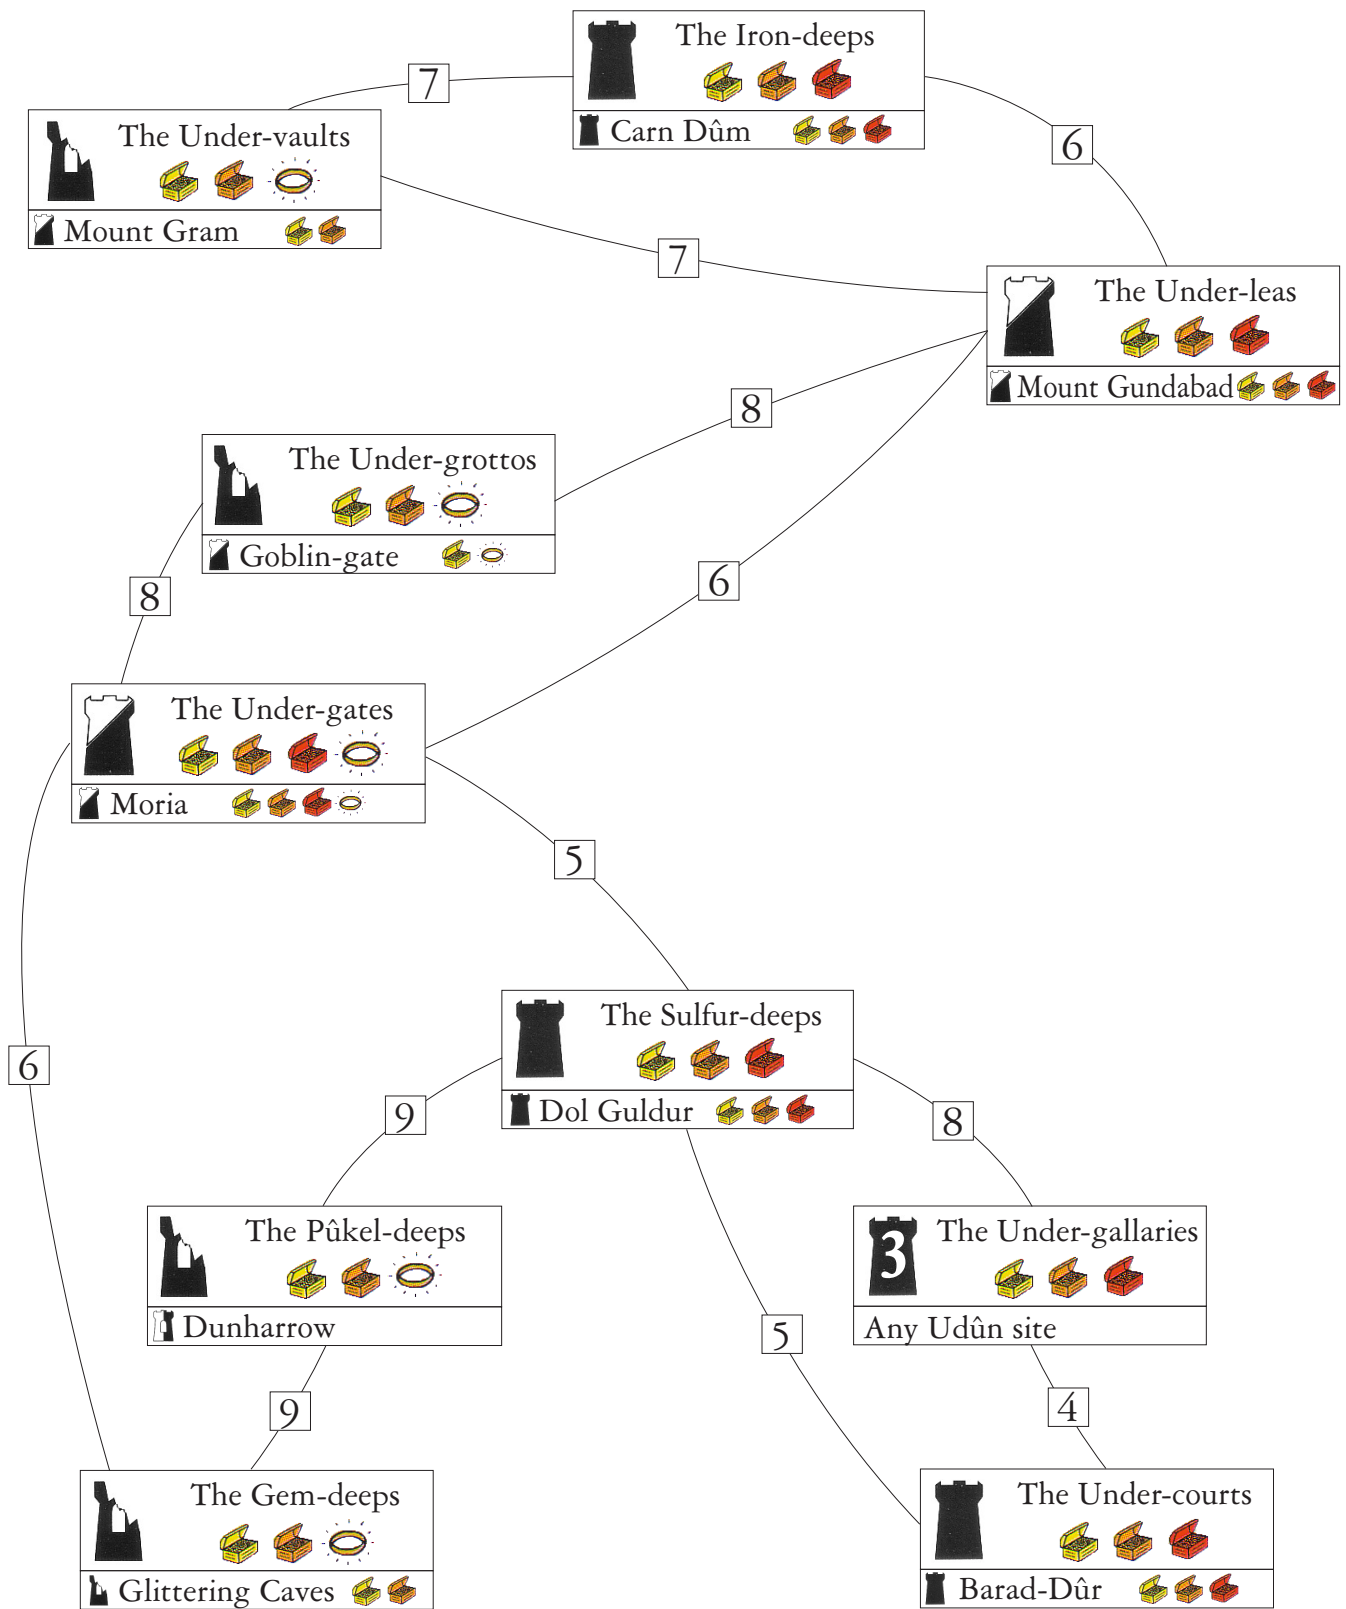

Under-deep Sites in Middle-Earth (Hero)

Under-deep site
 adjacent surface site

minor item
 major item
 greater item
 gold ring

Designed by Steffen Lutter
 DainII@meccg-berlin.de
 www.meccg-berlin.de
 www.lureofmeccg.org